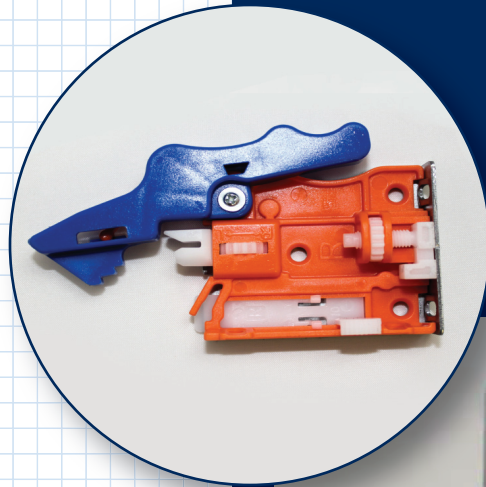

6-way Undermount Slides

Silent Soft-Close Slide for Frameless Cabinets

Features

- ▶ Quick and Easy up/down, left/right and front/back adjustments
- ▶ Adjustment Range: 0-3mm Height , 0 - 2.5mm Depth, +/- 1.5mm Lateral
- ▶ Silent system guarantees smooth no noise Soft-Close operation
- ▶ Industry Standard drilling pattern based upon 32mm system
- ▶ Tool Free assembly and removal
- ▶ Limited Lifetime Warranty
- ▶ Load capacity: 35 kg (75 lb.)

COMTRADSOURCING.com
1-866-200-0564

Frameless Soft-Close 6-way Undermount Slides

ORDERING INFORMATION

Item	Description	Nominal Length (NL)	Interior Drawer Length	Min Installation Length of Drawer
280-204	(10") 75 lb.	250 mm	253 mm	271 mm
280-205	(12") 75 lb.	300 mm	303 mm	321 mm
280-206	(14") 75 lb.	350 mm	353 mm	371 mm
280-207	(16") 75 lb.	400 mm	403 mm	421 mm
280-208	(18") 75 lb.	450 mm	453 mm	471 mm
280-209	(20") 75 lb.	500 mm	503 mm	521 mm
280-210	(22") 75 lb.	550 mm	553 mm	571 mm