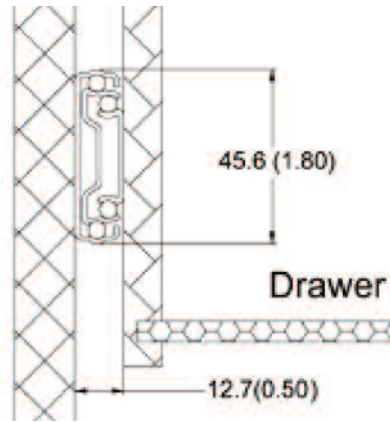

COMTRADSOURCING.com
1-866-200-0564

Full Extension Side Mount Ball Bearing Slide with Silent Soft-Closing

Specifications

Length: 12" to 24"
(300 to 600 mm)

Height: 45.6mm (1.80")

Side Space: 12.7mm (+0.5mm-0mm)

Travel: Full Extension

Mount: Side Mount

Load: 34 kg (75 lb)/pair (max)

Disconnect: Lever Disconnect

Finish: Clear Zinc

Material: Cold Rolled Steel

Features: Silent Soft-Closing

Unit Packed: 10 pairs/carton

Installation Specification

| Part No. | Total Length | Slide Travel | Loading Capacity | Holes Position | | | | | |
|----------|--------------|--------------|------------------|----------------|-------------|-------------|------------|-------------|-------------|
| | | | | A | B | C | D | E | F |
| 280-970 | 302 (11.89) | 285 (11.22) | 18 (40) | 96 (3.78) | — | — | 96 (3.78) | — | — |
| 280-971 | 352 (13.86) | 345 (13.58) | 25 (55) | 128 (5.04) | 224 (8.82) | — | 128 (5.04) | — | — |
| 280-972 | 402 (15.83) | 400 (15.75) | 29 (65) | 128 (5.04) | 256 (10.08) | — | 128 (5.04) | 192 (7.56) | — |
| 280-973 | 452 (17.80) | 450 (17.72) | 34 (75) | 128 (5.04) | 320 (12.60) | — | 128 (5.04) | 256 (10.08) | — |
| 280-974 | 502 (19.76) | 500 (19.69) | 34 (75) | 128 (5.04) | 224 (8.82) | 352 (13.86) | 128 (5.04) | 256 (10.08) | — |
| 280-975 | 552 (21.73) | 550 (21.65) | 32 (70) | 128 (5.04) | 256 (10.08) | 384 (15.12) | 128 (5.04) | 224 (8.82) | 320 (12.60) |
| 280-976 | 602 (23.70) | 600 (23.62) | 32 (70) | 128 (5.04) | 288 (11.34) | 416 (16.38) | 128 (5.04) | 224 (8.82) | 352 (13.86) |