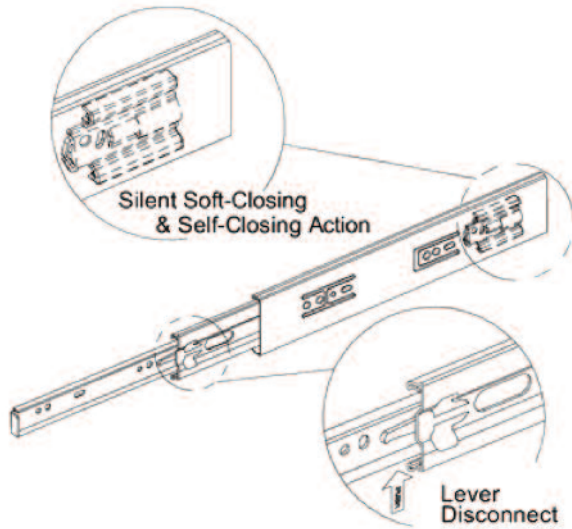

COMTRADSOURCING.com
1-866-200-0564

Full Extension Side Mount Ball Bearing Slide with Silent Soft-Closing

Specifications

Length: 12" to 24"
(300 to 600 mm)

Height: 45.6mm (1.80")

Side Space: 12.7mm (+0.5mm-0mm)

Travel: Full Extension

Mount: Side Mount

Load: 34 kg (75 lb)/pair (max)

Disconnect: Lever Disconnect

Finish: Clear Zinc

Material: Cold Rolled Steel

Features: Silent Soft-Closing

Unit Packed: 10 pairs/carton