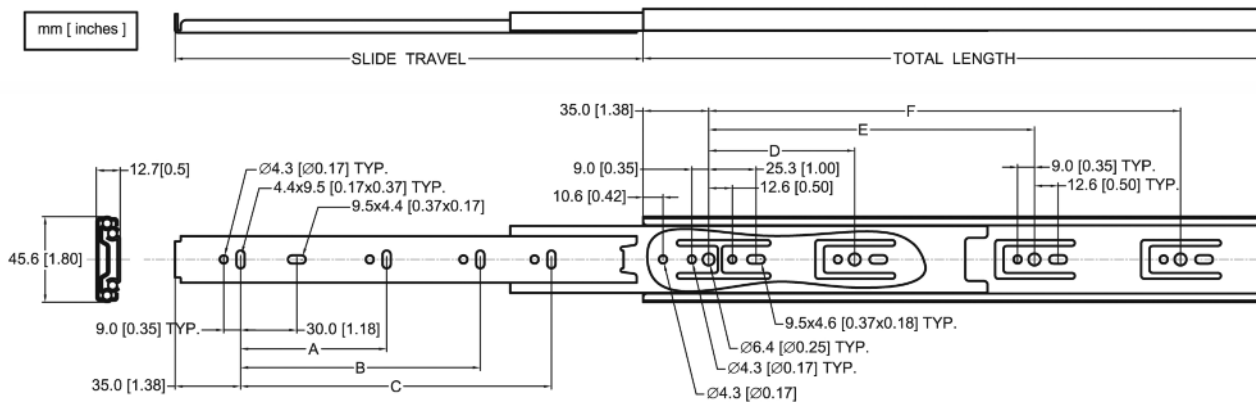

COMTRADSOURCING.com
1-866-200-0564

Full Extension Side Mount Ball Bearing Slide with Silent Soft-Closing

Specifications

Length: 12" to 24"
(300 to 600 mm)

Height: 45.6mm (1.80")

Side Space: 12.7mm (+0.5mm-0mm)

Travel: Full Extension

Mount: Side Mount

Load: 34 kg (75 lb)/pair (max)

Disconnect: Lever Disconnect

Finish: Clear Zinc

Material: Cold Rolled Steel

Features: Silent Soft-Closing

Unit Packed: 10 pairs/carton

Installation Specification

| Part No. | Total Length | Slide Travel | Loading Capacity | Holes Position | | | | | |
|----------|--------------|--------------|------------------|----------------|-------------|-------------|------------|-------------|-------------|
| | | | | A | B | C | D | E | F |
| 280-970 | 302 (11.89) | 285 (11.22) | 18 (40) | 96 (3.78) | — | — | 96 (3.78) | — | — |
| 280-971 | 352 (13.86) | 345 (13.58) | 25 (55) | 128 (5.04) | 224 (8.82) | — | 128 (5.04) | — | — |
| 280-972 | 402 (15.83) | 400 (15.75) | 29 (65) | 128 (5.04) | 256 (10.08) | — | 128 (5.04) | 192 (7.56) | — |
| 280-973 | 452 (17.80) | 450 (17.72) | 34 (75) | 128 (5.04) | 320 (12.60) | — | 128 (5.04) | 256 (10.08) | — |
| 280-974 | 502 (19.76) | 500 (19.69) | 34 (75) | 128 (5.04) | 224 (8.82) | 352 (13.86) | 128 (5.04) | 256 (10.08) | — |
| 280-975 | 552 (21.73) | 550 (21.65) | 32 (70) | 128 (5.04) | 256 (10.08) | 384 (15.12) | 128 (5.04) | 224 (8.82) | 320 (12.60) |
| 280-976 | 602 (23.70) | 600 (23.62) | 32 (70) | 128 (5.04) | 288 (11.34) | 416 (16.38) | 128 (5.04) | 224 (8.82) | 352 (13.86) |