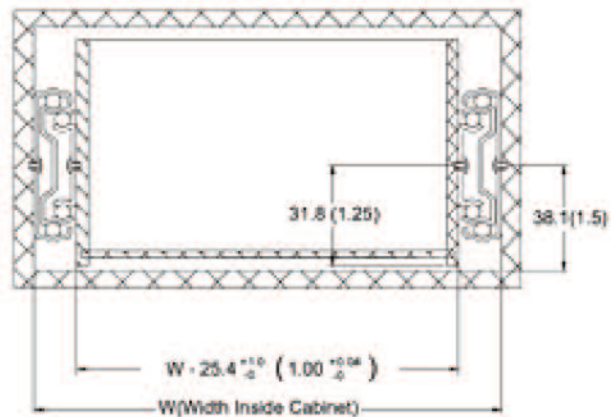

COMTRADSOURCING.com
1-866-200-0564

Full Extension Side Mount Ball Bearing Slide with Silent Soft-Closing

Specifications

Length: 12" to 24"
(300 to 600 mm)

Height: 45.6mm (1.80")

Side Space: 12.7mm (+0.5mm-0mm)

Travel: Full Extension

Mount: Side Mount

Load: 34 kg (75 lb)/pair (max)

Disconnect: Lever Disconnect

Finish: Clear Zinc

Material: Cold Rolled Steel

Features: Silent Soft-Closing

Unit Packed: 10 pairs/carton

Installation Specification

| Part No. | Total Length | Slide Travel | Loading Capacity | Holes Position | | | | | |
|----------|--------------|--------------|------------------|----------------|-------------|-------------|------------|-------------|-------------|
| | | | | A | B | C | D | E | F |
| 280-970 | 302 (11.89) | 285 (11.22) | 18 (40) | 96 (3.78) | — | — | 96 (3.78) | — | — |
| 280-971 | 352 (13.86) | 345 (13.58) | 25 (55) | 128 (5.04) | 224 (8.82) | — | 128 (5.04) | — | — |
| 280-972 | 402 (15.83) | 400 (15.75) | 29 (65) | 128 (5.04) | 256 (10.08) | — | 128 (5.04) | 192 (7.56) | — |
| 280-973 | 452 (17.80) | 450 (17.72) | 34 (75) | 128 (5.04) | 320 (12.60) | — | 128 (5.04) | 256 (10.08) | — |
| 280-974 | 502 (19.76) | 500 (19.69) | 34 (75) | 128 (5.04) | 224 (8.82) | 352 (13.86) | 128 (5.04) | 256 (10.08) | — |
| 280-975 | 552 (21.73) | 550 (21.65) | 32 (70) | 128 (5.04) | 256 (10.08) | 384 (15.12) | 128 (5.04) | 224 (8.82) | 320 (12.60) |
| 280-976 | 602 (23.70) | 600 (23.62) | 32 (70) | 128 (5.04) | 288 (11.34) | 416 (16.38) | 128 (5.04) | 224 (8.82) | 352 (13.86) |