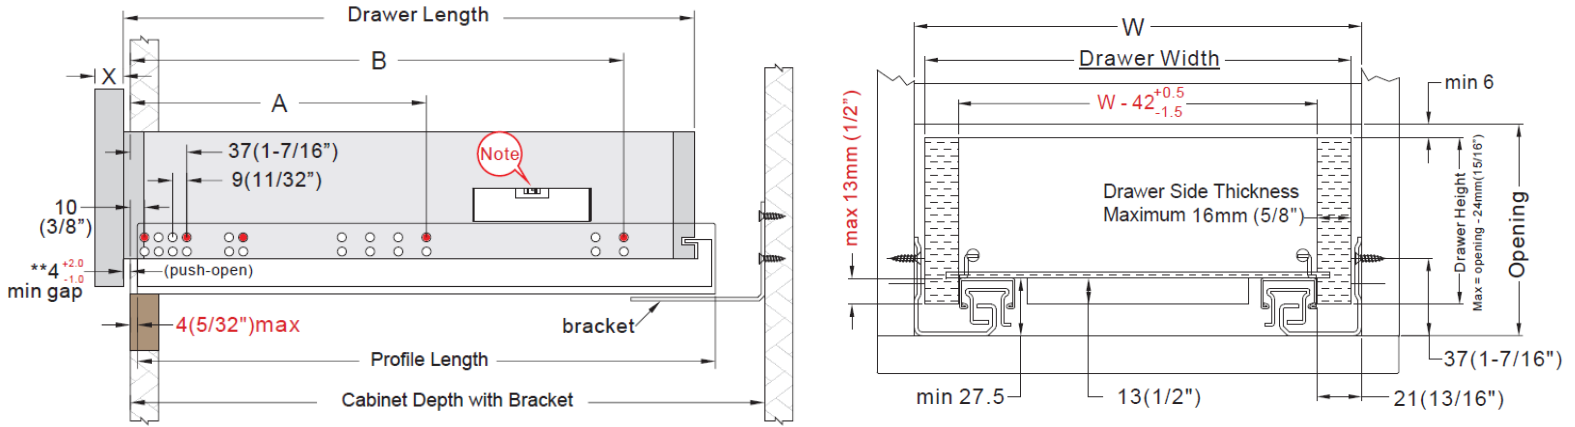

KingSlide Undermount Series

1A89F - Push-Open Undermount Slide for Face Framed Cabinets (16mm)

Specifications

Length: 9"-21" (229mm-533mm)
Height Adjustment: +3.5mm
Depth Adjustment: +2.0/-1.0mm
Maximum Drawer Side Thickness: 16 mm
Max Load Capacity: 34kg (75lb)/pair
Travel: Full Extension
Mount: Undermount
Material: Galvanized Steel
Package: Unit packed in 2 pairs/carton
6 pairs/carton

Applications

- Kitchen Cabinetry
- Home Furniture
- Box Drawers

Full Extension Slide

Undermount Slides Series

Dimensional Specifications

Space Requirements

Note: Holes other than those shown are stamped for internal manufacturing purposes and may change without notice.

Item No.	Drawer Length	Overall Cabinet Depth	Cabinet Depth With Bracket		Profile Length	System Screw Locations	
			MAX	MIN		A	B
1A89F229	229 (9")	305 (12")	299 (11-25/32")	266 (10-15/32")	256 (10-1/16")	133 (5-1/4")	229 (9")
1A89F305	305 (12")	381 (15")	369 (14-9/16")	326 (12-7/8")	318 (12-1/2")	165 (6-1/2")	261 (10-1/4")
1A89F381	381 (15")	457 (18")	446 (17-9/16")	403 (15-7/8")	394 (15-1/2")	165 (6-1/2")	357 (14-1/16")
1A89F457	457 (18")	533 (21")	522 (20-9/16")	479 (18-7/8")	470 (18-1/2")	261 (10-1/4")	453 (17-13/16")
1A89F533	533 (21")	610 (24")	598 (23-9/16")	555 (21-7/8")	546 (21-1/2")	261 (10-1/4")	517 (20-3/8")

Fit with American standard 3" cabinet depth system.

Ordering

Item	Description
280-9411	1A89F - 12" Push-Open Undermount Slide
280-9421	1A89F - 15" Push-Open Undermount Slide
280-9431	1A89F - 18" Push-Open Undermount Slide
280-9441	1A89F - 21" Push-Open Undermount Slide