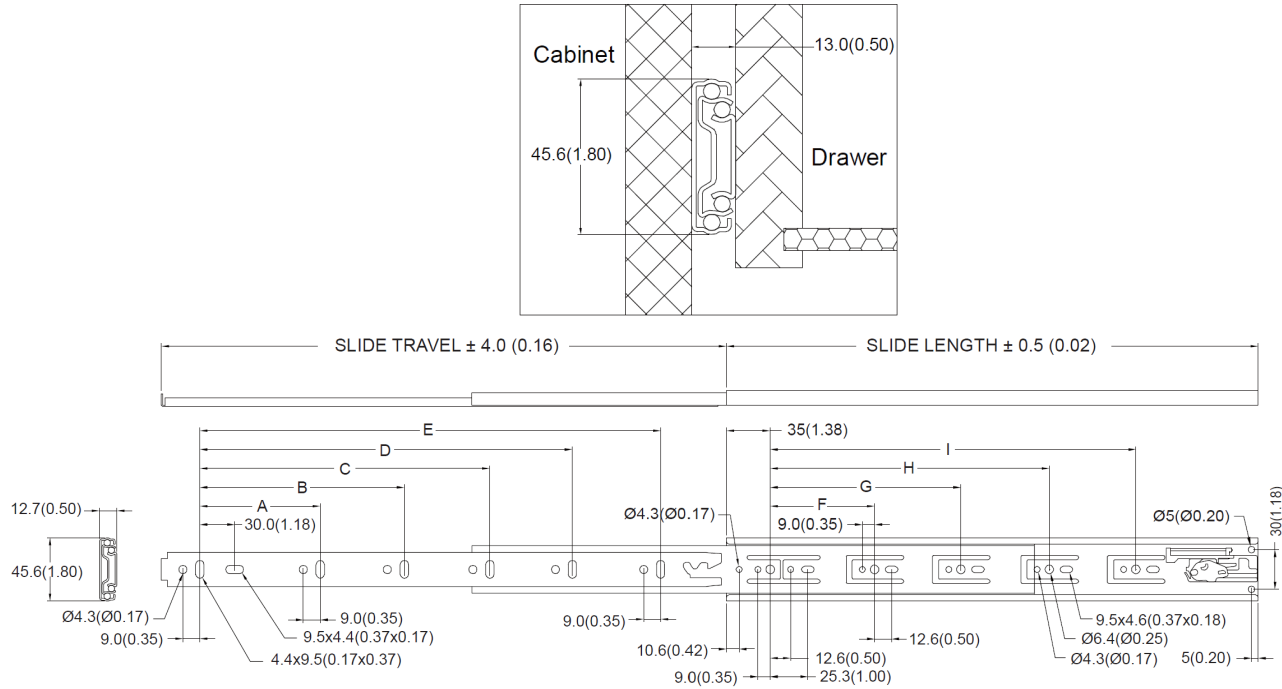

Full Extension Slide

Sidemount Slides Series

Dimensional Specifications

Space Requirements