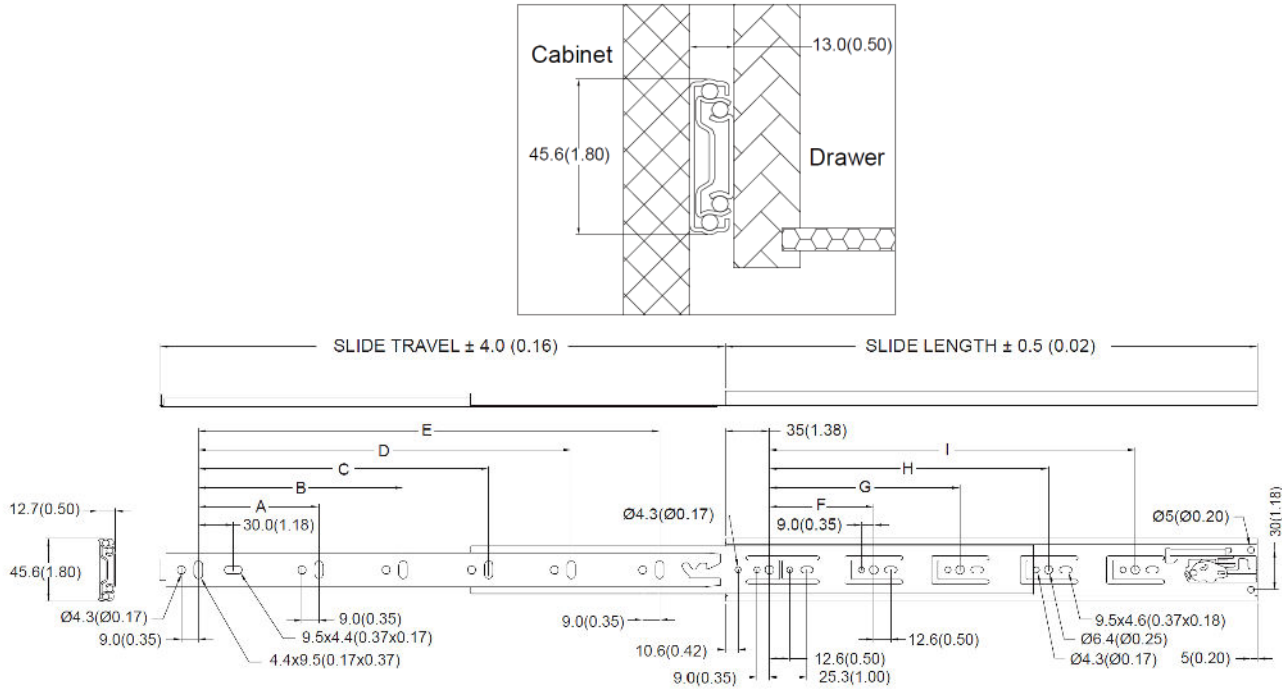

Full Extension Slide

Sidemount Slides Series

Dimensional Specifications

Space Requirements