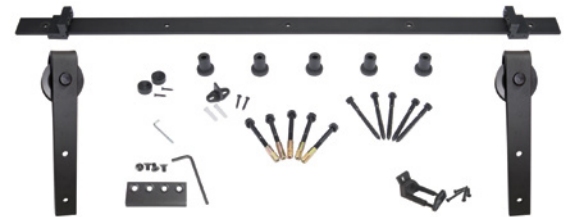

140-706

Barn Door Hardware Kit Traditional Design, Bent Strap

Matte Black Finish

For doors up to:

- 200lbs (90.7kg)
- 1-3/8" & 1-3/4" thick
(3.5 & 4.5cm)
- Up to 39" wide (99cm)

Complete package includes:

- 78-3/4" rail (200cm)
- 5 wall spacers
- 2 anti-jump blocks
- 2 door stops
- 1 two-piece floor guide
- All mounting hardware

Box Dimensions: 79-3/4" (202.6cm) x 4-3/8"
(11cm) x 2-3/4" (7cm)

Shipping Weight: 17 lbs. 3oz (7.8kg)

Door slides parallel to
wall for space-saving,
smooth & easy operation.