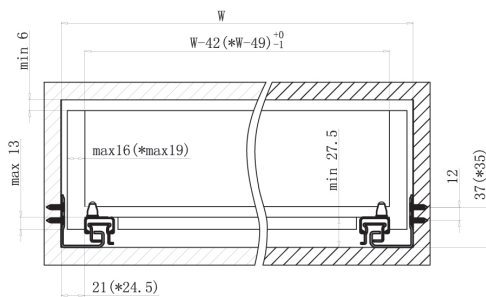

## Specifications

**Length:** 9" - 21" (229mm - 533mm)  
**Travel:** Full Extension  
**Mount:** Undermount  
**Dynamic Load:** 35kg / 75lb Pair  
**Static Load:** 45kg / 100 lb  
**(Max) Disconnect:** Lever Disconnect  
**Finish:** Zinc Plated  
**Material:** Cold Rolled Steel

### Frameless Full-Extension Cushion Close Undermount

Item	Description
250mm	280-212
300mm	280-213
350mm	280-214
400mm	280-215
450mm	280-216
500mm	280-217
550mm	280-218

### Frameless Full-Extension Push-to-Open Undermount

Item	Description
250mm	280-232
300mm	280-233
350mm	280-234
400mm	280-235
450mm	280-236
500mm	280-237
550mm*	280-23

\*special order

## Dimensional Specifications

The drawer slide with locking brackets installation size

Rear connecting link installation size