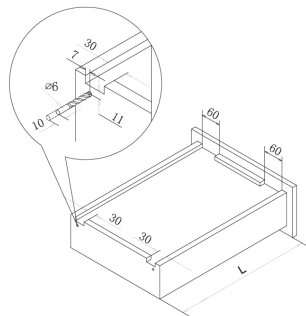

### Frameless Full-Extension Push-to-Open Undermount

Item	Description
250mm	280-232
300mm	280-233
350mm	280-234
400mm	280-235
450mm	280-236
500mm	280-237
550mm*	280-23

\*special order

## Dimensional Specifications

The drawer slide with locking brackets installation size

Rear connecting link installation size