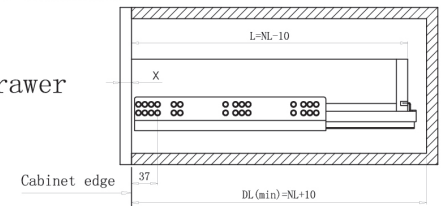

Standard drawer

assembling dimensions length	250	300	350	400	450	500	550	600
Drawer length	240	290	340	390	440	490	540	590