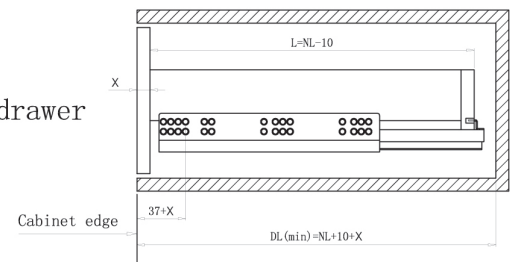

Inner drawer

assembling dimensions length	250	300	350	400	450	500	550	600
Drawer length	240	290	340	390	440	490	540	590