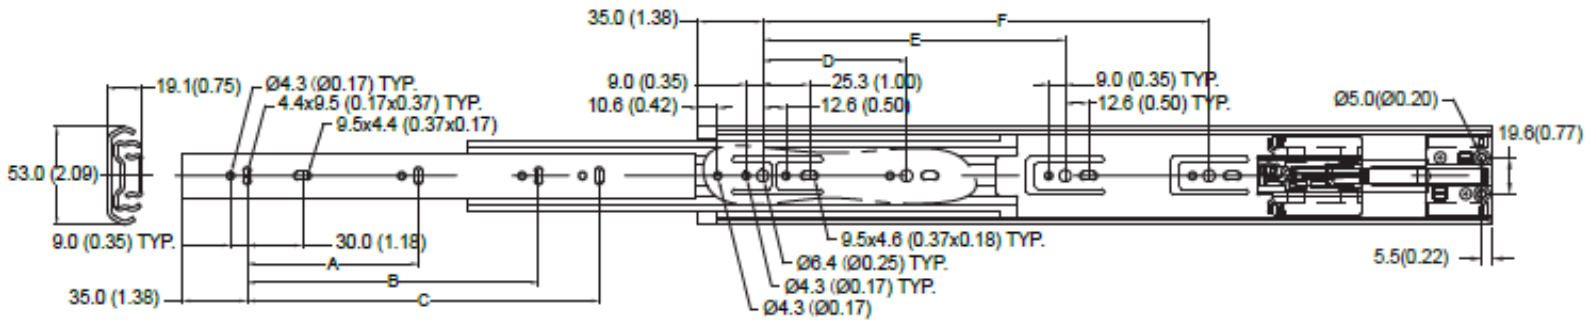

KingSlide Sidemount Series

AD52 - Heavy Duty, Silent Soft-Closing KingSlide

Specifications

- Length:** 12"-24" (302mm-602 mm)
- Height:** 53 mm (2.09")
- SideSpace:** 19.1 mm (+0.5mm-0mm)
- Travel:** Full Extension
- Mount:** Sidemount
- Load:** 68 kg (150 lb.) Pair
- Disconnect:** Lever Disconnect
- Finish:** Clear Zinc or Black
- Material:** Cold Rolled Steel
- Packaging:** 5 pairs/carton

Applications

- Wide Lateral File Drawers
- Large Storage Drawers
- Toolbox

Full Extension Slide

Sidemount Slides Series

Dimensional Specifications

Space Requirements

Note: Holes other than those shown may be in the slide member at King Slide's option and may change without notice.

Item No.	Total Length mm (inch)	Slide Travel mm (inch)	Loading Capacity kg (lb) / pair	Holes Position mm (inch)						
				A	B	C	D	E	F	
AD52-300	302.0 (11.89)	265.4 (10.31)	55.0 (120.0)	87.0 (3.42)	▲ 168.0 (6.61)	▲	96.0 (3.78)	●	—	—
AD52-350	352.0 (13.86)	340.0 (13.23)	55.0 (120.0)	128.0 (5.04)	▲ 218.0 (8.58)	▲	128.0 (5.04)	●	—	—
AD52-400	402.0 (15.83)	398.0 (15.67)	64.0 (140.0)	128.0 (5.04)	256.0 (10.08)	—	128.0 (5.04)	●	192.0 (07.56)	—
AD52-450	452.0 (17.80)	448.0 (17.64)	68.0 (150.0)	128.0 (5.04)	320.0 (12.60)	—	128.0 (5.04)	●	256.0 (10.08)	—
AD52-500	502.0 (19.76)	498.0 (19.61)	66.0 (145.0)	128.0 (5.04)	224.0 (08.82)	▲ 343.0 (13.50)	128.0 (5.04)	●	256.0 (10.08)	—
AD52-550	552.0 (21.73)	548.0 (21.57)	64.0 (140.0)	128.0 (5.04)	256.0 (10.08)	384.0 (15.12)	128.0 (5.04)	●	224.0 (08.82)	320.0 (12.60)
AD52-600	602.0 (23.70)	598.0 (23.54)	59.0 (130.0)	128.0 (5.04)	288.0 (11.34)	416.0 (16.38)	128.0 (5.04)	●	224.0 (08.82)	352.0 (13.86)

Ordering

Item	Description
280-1213	AD52 - 18" Soft-Close Full Extension
280-1214	AD52 - 20" Soft-Close Full Extension
280-1215	AD52 - 22" Soft-Close Full Extension

Drawer