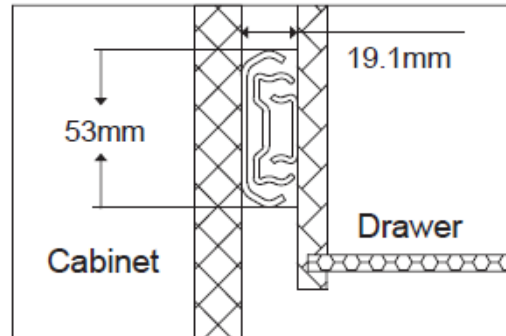

KingSlide Sidemount Series

AD52 - Heavy Duty, Silent Soft-Closing KingSlide

Specifications

- Length:** 12"-24" (302mm-602 mm)
- Height:** 53 mm (2.09")
- SideSpace:** 19.1 mm (+0.5mm-0mm)
- Travel:** Full Extension
- Mount:** Sidemount
- Load:** 68 kg (150 lb.) Pair
- Disconnect:** Lever Disconnect
- Finish:** Clear Zinc or Black
- Material:** Cold Rolled Steel
- Packaging:** 5 pairs/carton

Applications

- Wide Lateral File Drawers
- Large Storage Drawers
- Toolbox

Full Extension Slide

Sidemount Slides Series

Dimensional Specifications

Space Requirements

Note: Holes other than those shown may be in the slide member at King Slide's option and may change without notice.

Item No.	Total Length mm (inch)	Slide Travel mm (inch)	Loading Capacity kg (lb) / pair	Holes Position mm (inch)						
				A	B	C	D	E	F	
AD52-300	302.0 (11.89)	265.4 (10.31)	55.0 (120.0)	87.0 (3.42)	▲ 168.0 (6.61)	▲	96.0 (3.78)	●	—	—
AD52-350	352.0 (13.86)	340.0 (13.23)	55.0 (120.0)	128.0 (5.04)	▲ 218.0 (8.58)	▲	128.0 (5.04)	●	—	—
AD52-400	402.0 (15.83)	398.0 (15.67)	64.0 (140.0)	128.0 (5.04)	256.0 (10.08)	—	128.0 (5.04)	●	192.0 (07.56)	—
AD52-450	452.0 (17.80)	448.0 (17.64)	68.0 (150.0)	128.0 (5.04)	320.0 (12.60)	—	128.0 (5.04)	●	256.0 (10.08)	—
AD52-500	502.0 (19.76)	498.0 (19.61)	66.0 (145.0)	128.0 (5.04)	224.0 (08.82)	▲ 343.0 (13.50)	128.0 (5.04)	●	256.0 (10.08)	—
AD52-550	552.0 (21.73)	548.0 (21.57)	64.0 (140.0)	128.0 (5.04)	256.0 (10.08)	384.0 (15.12)	128.0 (5.04)	●	224.0 (08.82)	320.0 (12.60)
AD52-600	602.0 (23.70)	598.0 (23.54)	59.0 (130.0)	128.0 (5.04)	288.0 (11.34)	416.0 (16.38)	128.0 (5.04)	●	224.0 (08.82)	352.0 (13.86)

Ordering

Item	Description
280-1213	AD52 - 18" Soft-Close Full Extension
280-1214	AD52 - 20" Soft-Close Full Extension
280-1215	AD52 - 22" Soft-Close Full Extension

Drawer