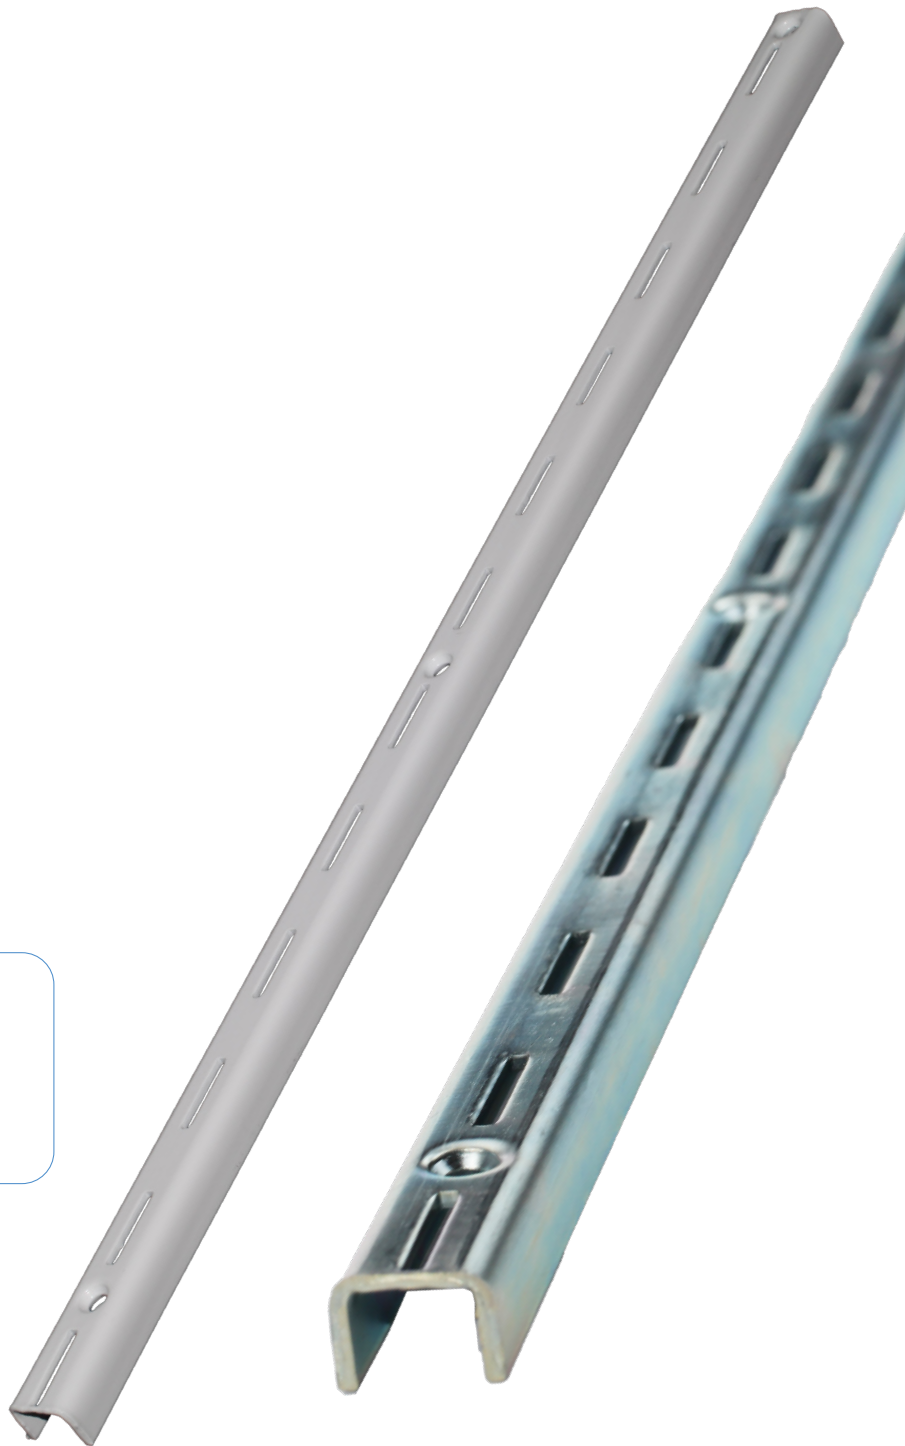

CGS Standard Series

78 Standard Series
781 Bracket Series

Specifications

78 Series

Lengths: 18-96in (457.2-2438.4mm)

Finish: Zinc, White, Black or Brown

Mount: Wall

Features

- Super-Duty (up to 1,060lbs) Single Slot Standards & Brackets with Adjustability in 2" Increments

Applications

Storage and display for:

- Retail and Grocery Stores
- Warehouse and Industrial Repair Garages
- Maintenance, Business Office, and Residential Storage

78 Standard Series

Standards

78 Standard Series

Material Description	Zinc	White	Black	Brown
78 18 inch nickel finish	200-78-18Z	200-78-18W	200-78-18B	200-78-18BR
78 24 inch nickel finish	200-78-24Z	200-78-24W	200-78-24B	200-78-24BR
78 36 inch nickel finish	200-78-36Z	200-78-36W	200-78-36B	200-78-36BR
78 48 inch nickel finish	200-78-48Z	200-78-48W	200-78-48B	200-78-48BR
78 60 inch nickel finish	200-78-60Z	200-78-60W	200-78-60B	200-78-60BR
78 72 inch nickel finish	200-78-72Z	200-78-72W	200-78-72B	200-78-72BR
78 84 inch nickel finish	200-78-84Z	200-78-84W	200-78-84B	200-78-84BR
78 96 inch nickel finish	200-78-96Z	200-78-96W	200-78-96B	200-78-96BR

Brackets

781 Bracket Series

Material Description	Zinc	White	Black	Brown
781 12 inch chrome finish	201-781-12Z	201-781-12W	201-781-12B	201-781-12BR
781 SPR-D SGL-SLT LOCK LVR BRCK 14	201-781-14Z	201-781-14W	201-781-14B	201-781-14BR
781 SPR-D SGL-SLT LOCK LVR BRCK 16	201-781-16Z	201-781-16W	201-781-16B	201-781-16BR
781 SPR-D SGL-SLT LOCK LVR BRCK 18	201-781-18Z	201-781-18W	201-781-18B	201-781-18BR
781 SPR-D SGL-SLT LOCK LVR BRCK 20	201-781-20Z	201-781-20W	201-781-20B	201-781-20BR
781 SPR-D SGL-SLT LOCK LVR BRCK 22	201-781-22Z	201-781-22W	201-781-22B	201-781-22BR
781 SPR-D SGL-SLT LOCK LVR BRCK 24	201-781-24Z	201-781-24W	201-781-24B	201-781-24BR