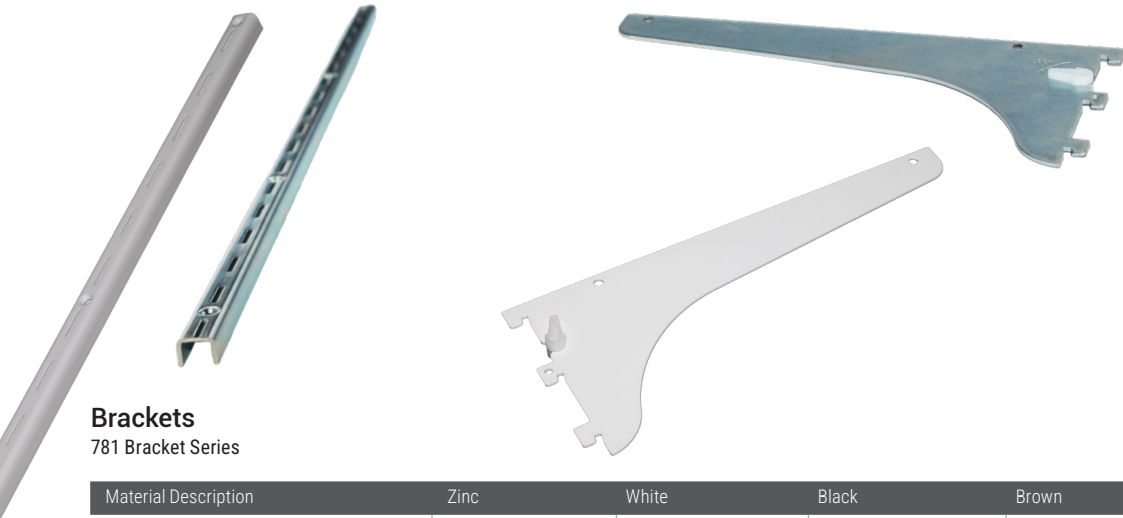

CGS Standard Series

78 Standard Series
781 Bracket Series

Specifications

78 Series

Lengths: 18-96in (457.2-2438.4mm)

Finish: Zinc, White, Black or Brown

Mount: Wall

Features

- Super-Duty (up to 1,060lbs) Single Slot Standards & Brackets with Adjustability in 2" Increments

Applications

Storage and display for:

- Retail and Grocery Stores
- Warehouse and Industrial Repair Garages
- Maintenance, Business Office, and Residential Storage

78 Standard Series

Standards

78 Standard Series

Material Description	Zinc	White	Black	Brown
78 18 inch nickel finish	200-78-18Z	200-78-18W	200-78-18B	200-78-18BR
78 24 inch nickel finish	200-78-24Z	200-78-24W	200-78-24B	200-78-24BR
78 36 inch nickel finish	200-78-36Z	200-78-36W	200-78-36B	200-78-36BR
78 48 inch nickel finish	200-78-48Z	200-78-48W	200-78-48B	200-78-48BR
78 60 inch nickel finish	200-78-60Z	200-78-60W	200-78-60B	200-78-60BR
78 72 inch nickel finish	200-78-72Z	200-78-72W	200-78-72B	200-78-72BR
78 84 inch nickel finish	200-78-84Z	200-78-84W	200-78-84B	200-78-84BR
78 96 inch nickel finish	200-78-96Z	200-78-96W	200-78-96B	200-78-96BR

Brackets

781 Bracket Series

Material Description	Zinc	White	Black	Brown
781 12 inch chrome finish	201-781-12Z	201-781-12W	201-781-12B	201-781-12BR
781 SPR-D SGL-SLT LOCK LVR BRCK 14	201-781-14Z	201-781-14W	201-781-14B	201-781-14BR
781 SPR-D SGL-SLT LOCK LVR BRCK 16	201-781-16Z	201-781-16W	201-781-16B	201-781-16BR
781 SPR-D SGL-SLT LOCK LVR BRCK 18	201-781-18Z	201-781-18W	201-781-18B	201-781-18BR
781 SPR-D SGL-SLT LOCK LVR BRCK 20	201-781-20Z	201-781-20W	201-781-20B	201-781-20BR
781 SPR-D SGL-SLT LOCK LVR BRCK 22	201-781-22Z	201-781-22W	201-781-22B	201-781-22BR
781 SPR-D SGL-SLT LOCK LVR BRCK 24	201-781-24Z	201-781-24W	201-781-24B	201-781-24BR